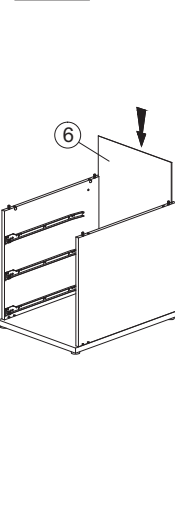

ASSEMBLY INSTRUCTION

MODEL : WT 1897-S5 - ERIKA BUREEL / BUREAU / WRITING TABLE 130

HARDWARE	A PLASTIC DOWEL M8X25 1X22	B CB SCREW M3.5X12 1X36	C CB SCREW M4X25 1X10	D CB SCREW M4X35 1X24	E CSK CAP M6X40 1X4	F CSK CAP M6X50 1X8	G MINIFIX 5654 10 SETS	G1 CAP 1X12	G2 IP 303 PLASTIC ROUND LEG 1X4	J HANDLE VSC 15 (192MM) - PVC 1X3	J1 P/H SCREW M4X40 1X6	J2 POWER NAIL 6/8 1X30	K ALLEN KEY 1X1	M PLASTIC PIN 1X2	N DRAWER SLIDE 16" 3 SETS	
	N1 	N2 														

Part List

STEP 1

STEP 2

STEP 3

STEP 4

STEP 5

STEP 6

STEP 7

STEP 8

STEP 9

STEP 10

STEP 11