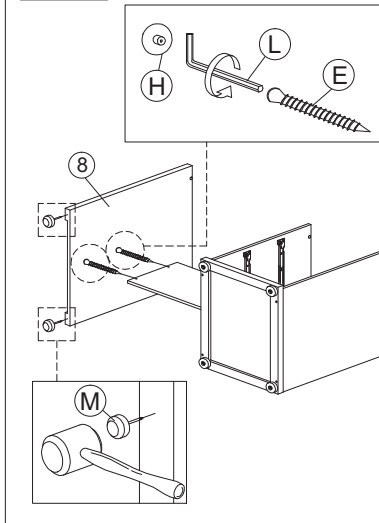

ASSEMBLY INSTRUCTION

MODEL : WT 1897-S5 - ERIKA BUREEL / BUREAU / WRITING TABLE 130

HARDWARE	A PLASTIC DOWEL M8X25 1X22	B CB SCREW M3.5X12 1X36	C CB SCREW M4X25 1X10	D CB SCREW M4X35 1X24	E CSK CAP M6X40 1X4	F CSK CAP M6X50 1X8	G MINIFIX 5654 10 SETS	G1 CAP 1X12	G2 IP 303 PLASTIC ROUND LEG 1X4	J HANDLE VSC 15 (192MM) - PVC 1X3	J1 P/H SCREW M4X40 1X6	J2 POWER NAIL 6/8 1X30	K ALLEN KEY 1X1	M PLASTIC PIN 1X2	N DRAWER SLIDE 16" 3 SETS	
	N1 	N2 														

Part List

STEP 1

STEP 2

STEP 3

STEP 4

STEP 5

STEP 6

STEP 7

STEP 8

STEP 9

STEP 10

STEP 11