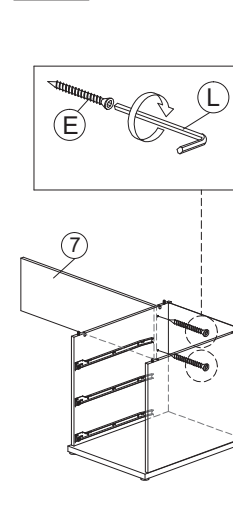

ASSEMBLY INSTRUCTION

MODEL : WT 1897-S5 - ERIKA BUREEL / BUREAU / WRITING TABLE 130

HARDWARE	A PLASTIC DOWEL M8X25 1X22	B CB SCREW M3.5X12 1X36	C CB SCREW M4X25 1X10	D CB SCREW M4X35 1X24	E CSK CAP M6X40 1X4	F CSK CAP M6X50 1X8	G MINIFIX 5654 10 SETS	G1 CAP 1X12	G2 IP 303 PLASTIC ROUND LEG 1X4	J HANDLE VSC 15 (192MM) - PVC 1X3	J1 P/H SCREW M4X40 1X6	J2 POWER NAIL 6/8 1X30	K ALLEN KEY 1X1	M PLASTIC PIN 1X2	N DRAWER SLIDE 16" 3 SETS	
	N1 	N2 														

Part List

STEP 1

STEP 2

STEP 3

STEP 4

STEP 5

STEP 6

STEP 7

STEP 8

STEP 9

STEP 10

STEP 11