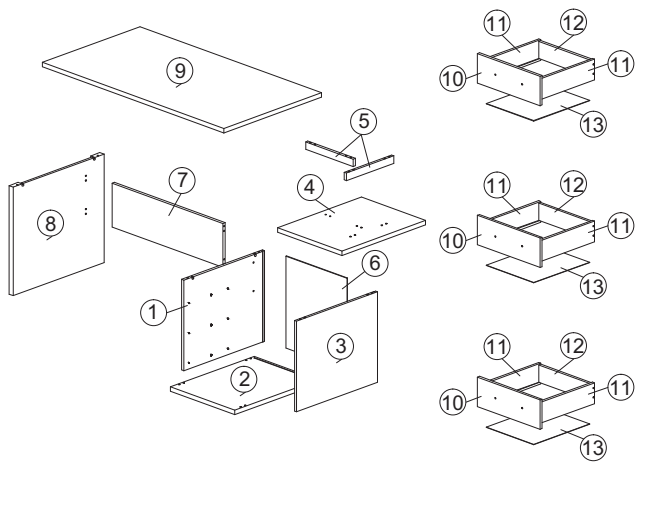

ASSEMBLY INSTRUCTION

MODEL : WT 1897-S5 - ERIKA BUREEL / BUREAU / WRITING TABLE 130

HARDWARE	A PLASTIC DOWEL M8X25 1X22	B CB SCREW M3.5X12 1X36	C CB SCREW M4X25 1X10	D CB SCREW M4X35 1X24	E CSK CAP M6X40 1X4	F CSK CAP M6X50 1X8	G MINIFIX 5654 10 SETS	G1 CAP 1X12	G2 IP 303 PLASTIC ROUND LEG 1X4	J HANDLE VSC 15 (192MM) - PVC 1X3	J1 P/H SCREW M4X40 1X6	J2 POWER NAIL 6/8 1X30	K ALLEN KEY 1X1	M PLASTIC PIN 1X2	N DRAWER SLIDE 16" 3 SETS
	N1 	N2 													

Part List

STEP 1

STEP 2

STEP 3

STEP 4

STEP 5

STEP 6

STEP 7

HANDLE WITH CARE

DO NOT USE KNIFE

ASSEMBLY INSTRUCTION

MODEL : WT 1897-S5 - ERIKA BUREEL / BUREAU / WRITING TABLE 130

STEP 12

STEP 13

10 x 3pcs

STEP 14