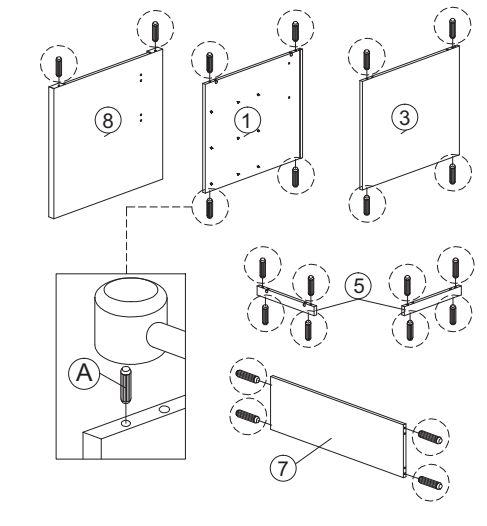

ASSEMBLY INSTRUCTION

MODEL : WT 1897-S5 - ERIKA BUREEL / BUREAU / WRITING TABLE 130

HARDWARE	A PLASTIC DOWEL M8X25 1X22	B CB SCREW M3.5X12 1X36	C CB SCREW M4X25 1X10	D CB SCREW M4X35 1X24	E CSK CAP M6X40 1X4	F CSK CAP M6X50 1X8	G MINIFIX 5654 10 SETS	G1 CAP 1X12	G2 IP 303 PLASTIC ROUND LEG 1X4	J HANDLE VSC 15 (192MM) - PVC 1X3	J1 P/H SCREW M4X40 1X6	J2 POWER NAIL 6/8 1X30	K ALLEN KEY 1X1	M PLASTIC PIN 1X2	N DRAWER SLIDE 16" 3 SETS
	N1 	N2 													

Part List

STEP 1

STEP 2

STEP 3

STEP 4

STEP 5

STEP 6

STEP 7

HANDLE WITH CARE

DO NOT USE KNIFE

ASSEMBLY INSTRUCTION

MODEL : WT 1897-S5 - ERIKA BUREEL / BUREAU / WRITING TABLE 130

STEP 12

STEP 13

10 x 3pcs

STEP 14