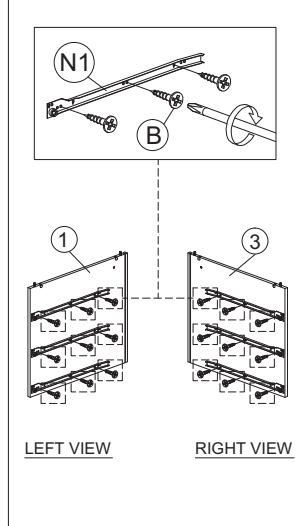

ASSEMBLY INSTRUCTION

MODEL : WT 1897-S5 - ERIKA BUREEL / BUREAU / WRITING TABLE 130

HARDWARE	A PLASTIC DOWEL M8X25 1X22	B CB SCREW M3.5X12 1X36	C CB SCREW M4X25 1X10	D CB SCREW M4X35 1X24	E CSK CAP M6X40 1X4	F CSK CAP M6X50 1X8	G MINIFIX 5654 10 SETS	G1 CAP 1X12	G2 IP 303 PLASTIC ROUND LEG 1X4	J HANDLE VSC 15 (192MM) - PVC 1X3	J1 P/H SCREW M4X40 1X6	J2 POWER NAIL 6/8 1X30	K ALLEN KEY 1X1	M PLASTIC PIN 1X2	N DRAWER SLIDE 16" 3 SETS
	N1 	N2 													

Part List

STEP 1

STEP 2

STEP 3

STEP 4

STEP 5

STEP 6

STEP 7