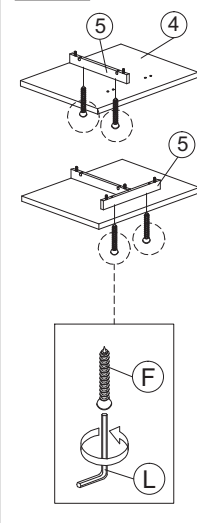

ASSEMBLY INSTRUCTION

MODEL : WT 1897-S5 - ERIKA BUREEL / BUREAU / WRITING TABLE 130

HARDWARE	A PLASTIC DOWEL M8X25 1X22	B CB SCREW M3.5X12 1X36	C CB SCREW M4X25 1X10	D CB SCREW M4X35 1X24	E CSK CAP M6X40 1X4	F CSK CAP M6X50 1X8	G MINIFIX 5654 10 SETS	G1 CAP 1X12	G2 IP 303 PLASTIC ROUND LEG 1X4	J HANDLE VSC 15 (192MM) - PVC 1X3	J1 P/H SCREW M4X40 1X6	J2 POWER NAIL 6/8 1X30	K ALLEN KEY 1X1	M PLASTIC PIN 1X2	N DRAWER SLIDE 16" 3 SETS
	N1 	N2 													

Part List

STEP 1

STEP 2

STEP 3

STEP 4

STEP 5

STEP 6

STEP 7

HANDLE WITH CARE

DO NOT USE KNIFE

ASSEMBLY INSTRUCTION

MODEL : WT 1897-S5 - ERIKA BUREEL / BUREAU / WRITING TABLE 130

STEP 12

STEP 13

10 x 3pcs

STEP 14