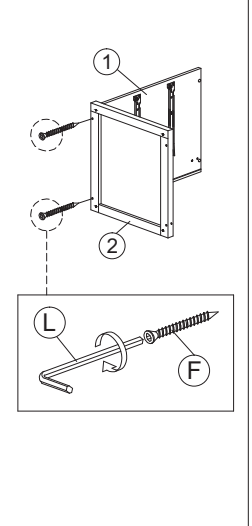

ASSEMBLY INSTRUCTION

MODEL : WT 1897-S5 - ERIKA BUREEL / BUREAU / WRITING TABLE 130

HARDWARE	A PLASTIC DOWEL M8X25 1X22	B CB SCREW M3.5X12 1X36	C CB SCREW M4X25 1X10	D CB SCREW M4X35 1X24	E CSK CAP M6X40 1X4	F CSK CAP M6X50 1X8	G MINIFIX 5654 10 SETS	G1 CAP 1X12	G2 IP 303 PLASTIC ROUND LEG 1X4	J HANDLE VSC 15 (192MM) - PVC 1X3	J1 P/H SCREW M4X40 1X6	J2 POWER NAIL 6/8 1X30	K ALLEN KEY 1X1	M PLASTIC PIN 1X2	N DRAWER SLIDE 16" 3 SETS
	N1 	N2 													

Part List

STEP 1

STEP 2

STEP 3

STEP 4

STEP 5

STEP 6

STEP 7

HANDLE WITH CARE

DO NOT USE KNIFE

ASSEMBLY INSTRUCTION

MODEL : WT 1897-S5 - ERIKA BUREEL / BUREAU / WRITING TABLE 130

STEP 12

STEP 13

10 x 3pcs

STEP 14