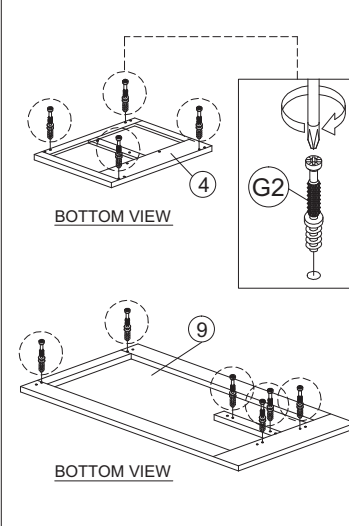

ASSEMBLY INSTRUCTION

MODEL : WT 1897-S5 - ERIKA BUREEL / BUREAU / WRITING TABLE 130

HARDWARE	A PLASTIC DOWEL M8X25 1X22	B CB SCREW M3.5X12 1X36	C CB SCREW M4X25 1X10	D CB SCREW M4X35 1X24	E CSK CAP M6X40 1X4	F CSK CAP M6X50 1X8	G MINIFIX 5654 10 SETS	G1 CAP 1X12	G2 IP 303 PLASTIC ROUND LEG 1X4	J HANDLE VSC 15 (192MM) - PVC 1X3	J1 P/H SCREW M4X40 1X6	J2 POWER NAIL 6/8 1X30	K ALLEN KEY 1X1	M PLASTIC PIN 1X2	N DRAWER SLIDE 16" 3 SETS
	N1 	N2 													

Part List

STEP 1

STEP 2

STEP 3

STEP 4

STEP 5

STEP 6

STEP 7

HANDLE WITH CARE

DO NOT USE KNIFE

ASSEMBLY INSTRUCTION

MODEL : WT 1897-S5 - ERIKA BUREEL / BUREAU / WRITING TABLE 130

STEP 12

STEP 13

10 x 3pcs

STEP 14