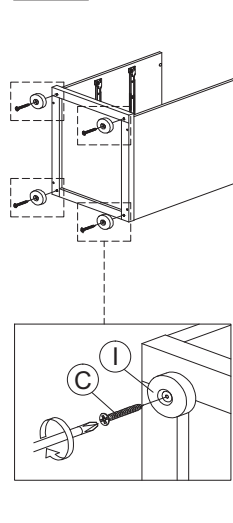

ASSEMBLY INSTRUCTION

MODEL : WT 1897-S5 - ERIKA BUREEL / BUREAU / WRITING TABLE 130

HARDWARE	A PLASTIC DOWEL M8X25 1X22	B CB SCREW M3.5X12 1X36	C CB SCREW M4X25 1X10	D CB SCREW M4X35 1X24	E CSK CAP M6X40 1X4	F CSK CAP M6X50 1X8	G MINIFIX 5654 10 SETS	G1 CAP 1X12	G2 IP 303 PLASTIC ROUND LEG 1X4	J HANDLE VSC 15 (192MM) - PVC 1X3	J1 P/H SCREW M4X40 1X6	J2 POWER NAIL 6/8 1X30	K ALLEN KEY 1X1	M PLASTIC PIN 1X2	N DRAWER SLIDE 16" 3 SETS
	N1 	N2 													

Part List

STEP 1

STEP 2

STEP 3

STEP 4

STEP 5

STEP 6

STEP 7

HANDLE WITH CARE

DO NOT USE KNIFE

ASSEMBLY INSTRUCTION

MODEL : WT 1897-S5 - ERIKA BUREEL / BUREAU / WRITING TABLE 130

STEP 12

STEP 13

10 x 3pcs

STEP 14