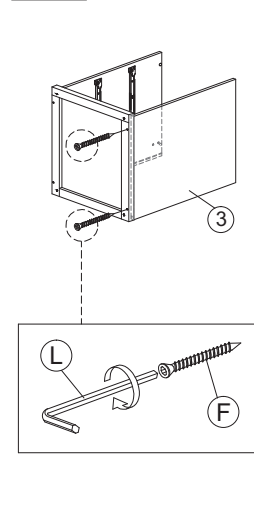

ASSEMBLY INSTRUCTION

MODEL : WT 1897-S5 - ERIKA BUREEL / BUREAU / WRITING TABLE 130

HARDWARE	A PLASTIC DOWEL M8X25 1X22	B CB SCREW M3.5X12 1X36	C CB SCREW M4X25 1X10	D CB SCREW M4X35 1X24	E CSK CAP M6X40 1X4	F CSK CAP M6X50 1X8	G MINIFIX 5654 10 SETS	G1 CAP 1X12	G2 IP 303 PLASTIC ROUND LEG 1X4	J HANDLE VSC 15 (192MM) - PVC 1X3	J1 P/H SCREW M4X40 1X6	J2 POWER NAIL 6/8 1X30	K ALLEN KEY 1X1	M PLASTIC PIN 1X2	N DRAWER SLIDE 16" 3 SETS
	N1 	N2 													

Part List

STEP 1

STEP 2

STEP 3

STEP 4

STEP 5

STEP 6

STEP 7