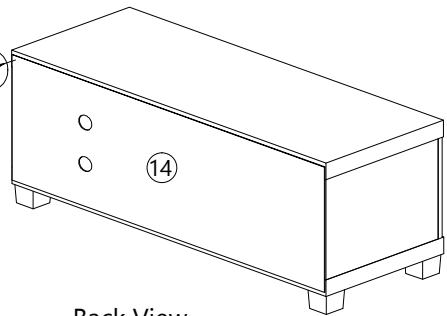

Step 12

G1	I	N
6pcs	6pcs	1pc

Step 13

L
50pcs

Step 14

J1	J2	O
1pc	1pc	1pc

Step 15

B	K
4pcs	2pcs

Step 16

B
4pcs

Completed