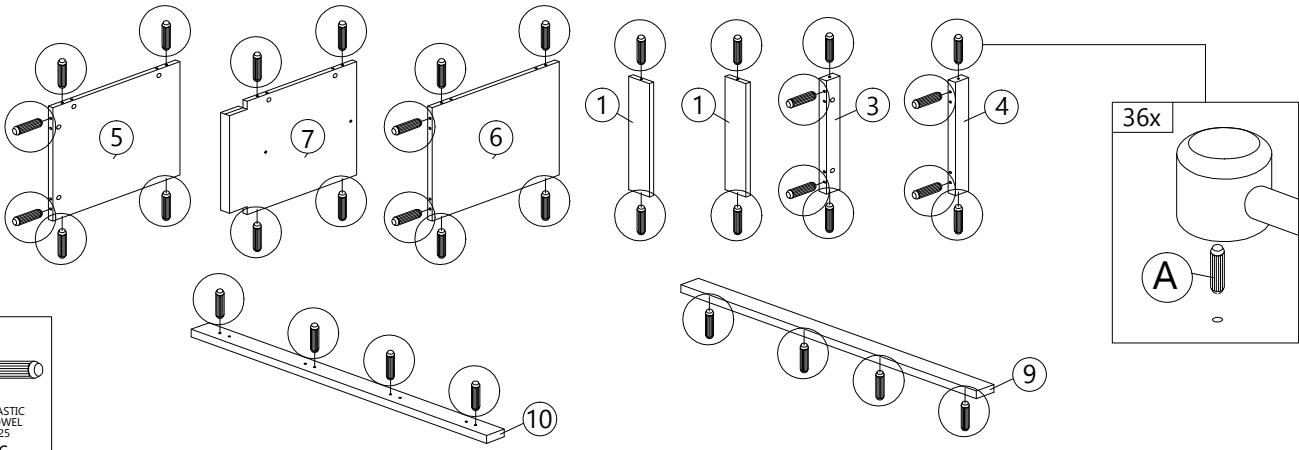

Step 1

A

PLASTIC DOWEL
8X25
36pcs