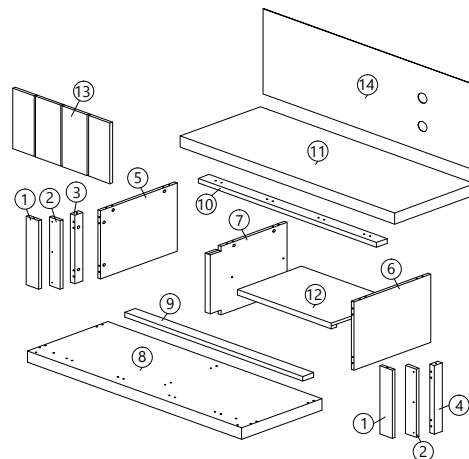

### HARDWARE

<b>A</b>  PLASTIC DOWEL 8X25 36pcs	<b>B</b>  CB SCREW M3.5X16 12pcs	<b>C</b>  CB SCREW M4X30 6pcs	<b>D</b>  CB SCREW M4.5X45 10pcs	<b>E</b>  CSK CAP M6X50 4pcs	<b>F</b>  CSK CAP M6X90 10pcs	
<b>G1</b>  MINIFIX 5654 (HOUSING) 14pcs	<b>G2</b>  MINIFIX 5654 (SCREW) 14pcs	<b>H</b>  PVC SHELF SUPPORT 4pcs	<b>I</b>  CAP 18pcs	<b>J1</b>  MAGNET WASHER 1pc	<b>J2</b>  MAGNET SCREW 1pc	<b>J3</b>  MAGNET PLATE 1pc
<b>J4</b>  PUSH MAGNET 1pc	<b>K</b>  HINGES 5/8" 2pcs	<b>L</b>  POWER NAIL 5/8" 50pcs	<b>M</b>  SOFA LEG (H70mm) -BLACK 5pcs	<b>N</b>  ALLEN KEY 1pc	<b>O</b>  CB SCREW M4X25 5pcs	

### PART LIST