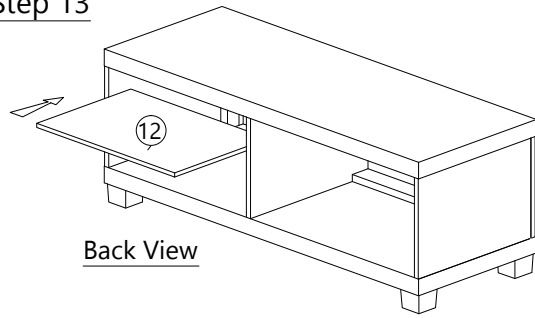

Step 12

G1	I	N
6pcs	6pcs	1pc

Step 13

L
50pcs

Step 14

J1	J2	O
1pc	1pc	1pc

Step 15

B	K
4pcs	2pcs

Step 16

B
4pcs

Completed