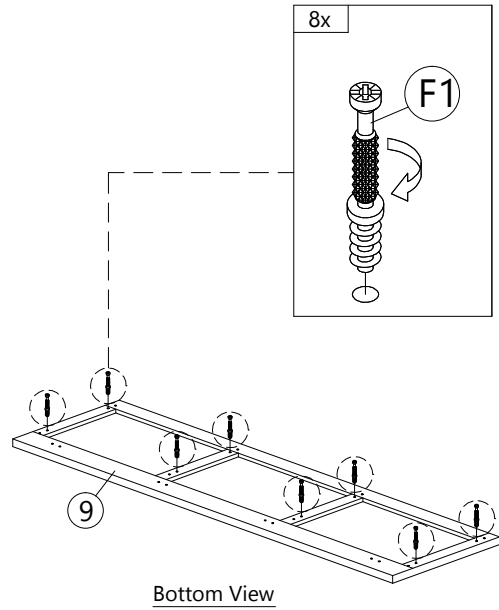

PART LIST

Step 1

A
PLASTIC DOWEL M8X25
30 pcs

Step 2

F1
MINIFIX 5654 (SCREW)
8 pcs

Bottom View

Step 3

E
METAL SHELF SUPPORT
8 pcs

Left View

Right View

Step 4

J
HANDLE VSC 15 (BLACK)
2 pcs

K
P/H SCREW M4X24
4 pcs

Outside View

Step 5

B
CB SCREW M3.5X16
8 pcs