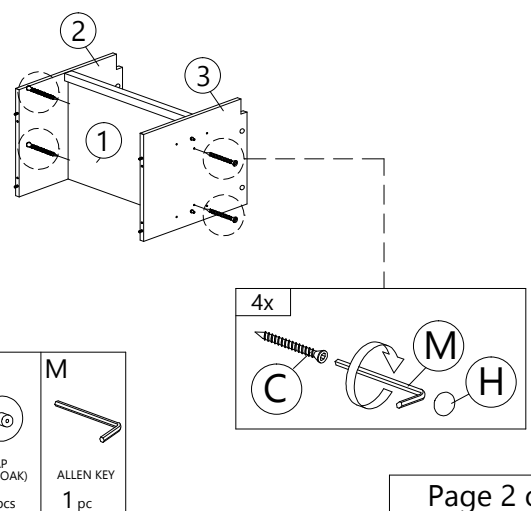

Step 6

C
CSK CAP M6X40
4 pcs

H
CAP (GREY OAK)
4 pcs

M
ALLEN KEY
1 pc