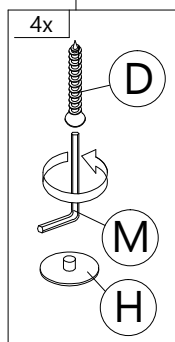

Left View

Right View

Step 4

J
HANDLE VSC 15 (BLACK)
2 pcs

K
P/H SCREW M4X24
4 pcs

Outside View

Step 5

B
CB SCREW M3.5X16
8 pcs

G
HINGES 3/8"
4 sets

Inside View

Step 6

C
CSK CAP M6X40
4 pcs

H
CAP (GREY OAK)
4 pcs

M
ALLEN KEY
1 pc

Step 7

C	M
	
CSK CAP M6X40 4 pcs	ALLEN KEY 1 pc

Step 8

Step 9

C	H	M
		
CSK CAP M6X40 4 pcs	CAP (GREY OAK) 4 pcs	ALLEN KEY 1 pc

Step 10

I

PLASTIC PIN 6 pcs

Step 11

D	H	M
		
CSK CAP M6X40 4 pcs	CAP (GREY OAK) 4 pcs	ALLEN KEY 1 pc

Step 12

F2	H	M
		
MINIFIX 5654 (HOUSING) 8 pcs	CAP (GREY OAK) 8 pcs	ALLEN KEY 1 pc

Step 13

L
POWER NAIL 5/8"
60 pcs

Step 14

Step 15

B
16MM
CB SCREW
M3.5X16
8 pcs

Completed