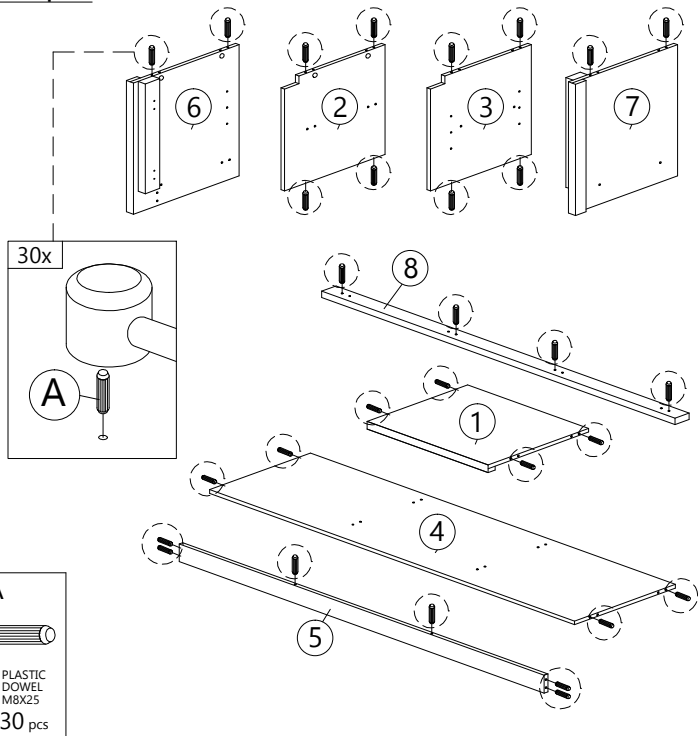

Step 1

A
PLASTIC DOWEL M8X25
30 pcs

Step 2