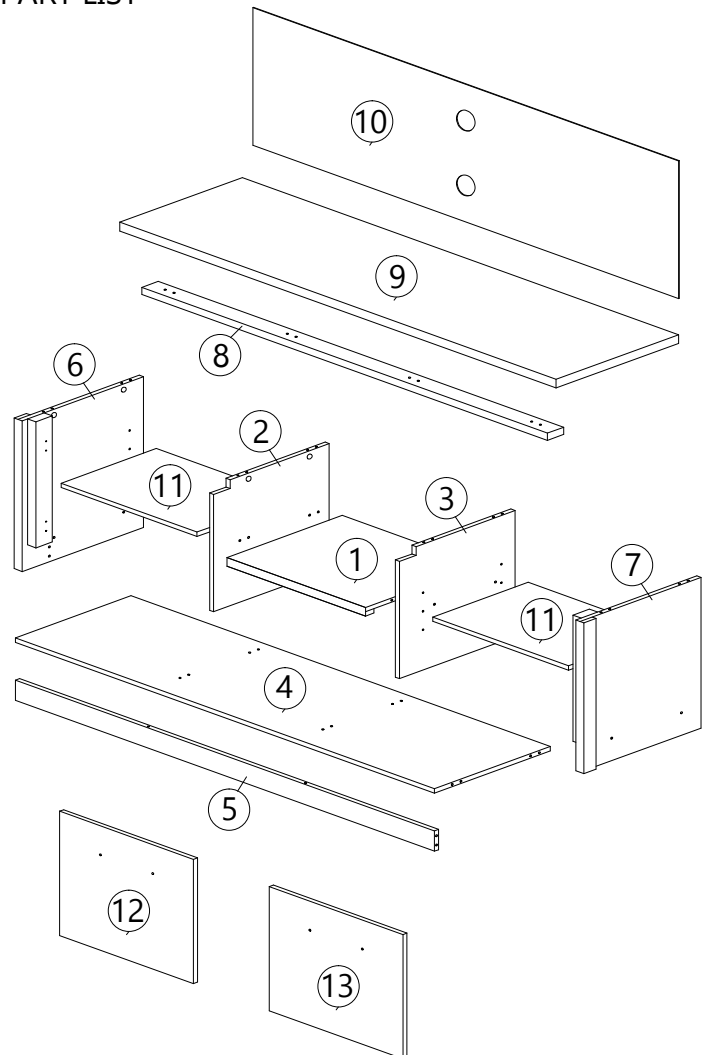

ASSEMBLY INSTRUCTION

EC 60155-S5VP - ELIAS TV 160 / TV CABINET

- ~ Before assembly, please read the instructions ~
- ~ Keep these instructions for future reference ~
- ~ Follow these steps to assemble the product ~

ALGEMENE ONDERHOUDSVOORSCHRIFTEN :

Om de tafelbladen te beschermen mogen geen hete pannen, kaarsen of andere hete glazen op het oppervlakte geplaatst worden, gebruik hiervoor een beschermende onderligger.
Reinigen van oppervlaktes : met licht vochtige doek of zeemvel reinigen en direct droog wrijven. Zeker geen vocht laten staan op de oppervlaktes.
Gebruik van ruwe materialen zoals schuurspons, schuurmiddelen, chemische producten zoals verdunners ammoniak of boenwas zijn niet toegelaten.
Ook geen siliconen houdende producten aanwenden zoals pledge enz.
Garantie : Indien bovenstaande voorschriften niet gevolgd worden vervalt de garantie.

INFORMATION GENERALE D'ENTRETIEN :

Pour la protection de la surface des tables et autres éviter de mettre des casseroles chaudes ainsi que des bougies ou verres chaudes (thé) sur la surface sans protection.
L'entretien des surfaces : Utilisez un chiffon légèrement humide et séchez aussitôt.
Jamais laisser des liquides sur les surfaces, les meubles ne sont pas adaptés pour un emplacement dans des pièces humides.
Des éponges abrasives, tout produits chimiques : ammoniac, detergent, diluant; ou cirage et produits d'entretien comme Pledge sont interdit.
Garantie : La garantie expire si les prescriptions d'entretien générale ne sont pas respecter.

MAINTENANCE PRESCRIPTIONS :