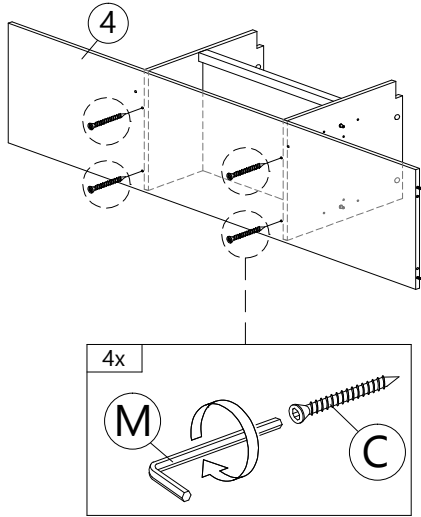

Left View

Right View

Step 4

J
HANDLE VSC 15 (BLACK)
2 pcs

K
P/H SCREW M4X24
4 pcs

Outside View

Step 5

B
CB SCREW M3.5X16
8 pcs

G
HINGES 3/8"
4 sets

Inside View

Step 6

C
CSK CAP M6X40
4 pcs

H
CAP (GREY OAK)
4 pcs

M
ALLEN KEY
1 pc

Step 7

C	M
	
CSK CAP M6X40 4 pcs	ALLEN KEY 1 pc