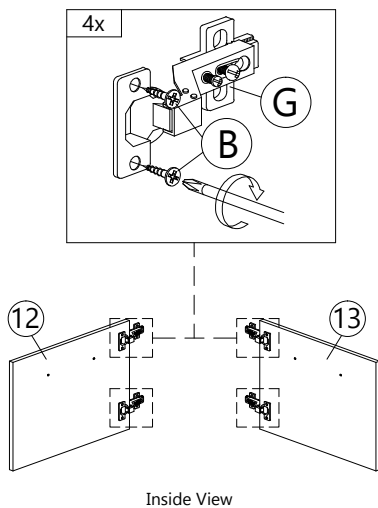

PART LIST

Step 1

A
PLASTIC DOWEL M8X25
30 pcs

Step 2

F1
MINIFIX 5654 (SCREW)
8 pcs

Bottom View

Step 3

E
METAL SHELF SUPPORT
8 pcs

Left View

Right View

Step 4

J
HANDLE VSC 15 (BLACK)
2 pcs

K
P/H SCREW M4X24
4 pcs

Outside View

Step 5

B
CB SCREW M3.5X16
8 pcs

G
HINGES 3/8"
4 sets

Inside View

Step 6

C
CSK CAP M6X40
4 pcs

H
CAP (GREY OAK)
4 pcs

M
ALLEN KEY
1 pc

Step 7

C	M
	
CSK CAP M6X40 4 pcs	ALLEN KEY 1 pc