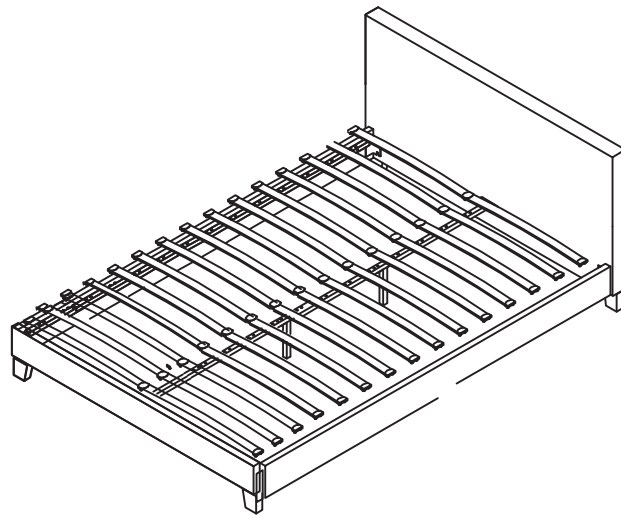

Occident design ASSEMBLY INSTRUCTION

									
A	1PC	B	1PC	C	2PCS	D	1PC	E	2PCS

											
1	1PC	2	M8 12PCS	3	M8 4PCS	4	4PCS	5	M8*25 12PCS	6	M8*40 4PCS

							
7	1PC	8	15 PCS	9	30PCS	10	30PCS

WARNING

- Please read the instruction manual carefully before using the furniture.
- Please assembly strictly in accordance with instruction.
- Only with a rag or slightly damp cloth to clean the surface of the furniture,do not use strong adrasive cleaners.
- Use mismatched hardware may cause damage to the product,make sure that all kinds of hardware accessories specifications prior to installation.
- Do not exceed the weight limit of 350 kgs.

1

1	1PC
4	PCS

2

1	1PC
2	MB#60 2PCS
5	2PCS

3

1	1PC
5	MB#8 8PCS

4

1	1PC
2	MB 8PCS
3	MB 4PCS
6	MB#40 4PCS
7	1PC

5

1	1PC
2	MB 4PCS
5	MB#25 4PCS

6

9	30PCS
10	15PCS
8	30PCS