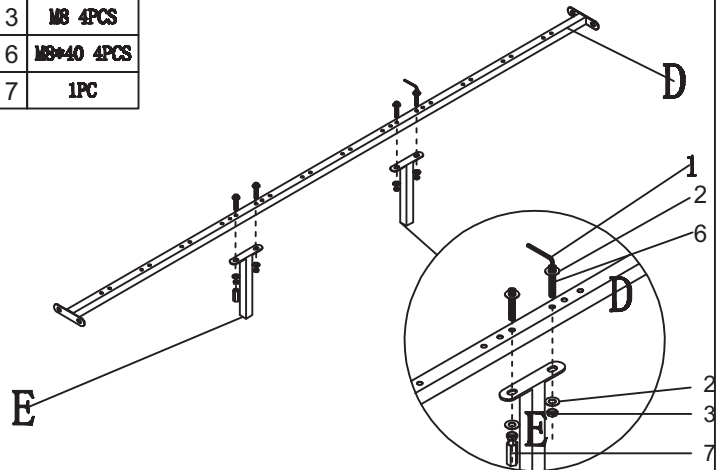

Occident design ASSEMBLY INSTRUCTION

									
A	1PC	B	1PC	C	2PCS	D	1PC	E	2PCS

											
1	1PC	2	M8 12PCS	3	M8 4PCS	4	4PCS	5	M8*25 12PCS	6	M8*40 4PCS

							
7	1PC	8	15 PCS	9	30PCS	10	30PCS

WARNING

- Please read the instruction manual carefully before using the furniture.
- Please assembly strictly in accordance with instruction.
- Only with a rag or slightly damp cloth to clean the surface of the furniture,do not use strong adrasive cleaners.
- Use mismatched hardware may cause damage to the product,make sure that all kinds of hardware accessories specifications prior to installation.
- Do not exceed the weight limit of 350 kgs.

1

1	1PC
4	PCS

2

1	1PC
2	MB#60 2PCS
5	2PCS

3

1	1PC
5	MB#8 8PCS

4

1	1PC
2	MB 8PCS
3	MB 4PCS
6	MB#40 4PCS
7	1PC

5

1	1PC
2	MB 4PCS
5	MB#25 4PCS

6

9	30PCS
10	15PCS
8	30PCS