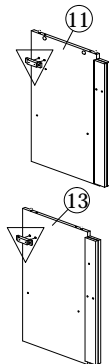

Q	R	S	T	U	V
PUSH MAGNET	POWER NAIL 5/8"	PVC SOFA LEG (H70mm) - BLACK	ABS DRAWER PIN (15MM)	ALLEN KEY	CB SCREW M4X25
Q1 Q2 Q3 Q4 Q5	168 pcs	7 pcs	3 pcs	1 pc	28 pcs
4 pcs 4 pcs 4 pcs 4 pcs 4 pcs					

PART LIST

 METAL
 SHELF
 SUPPORT
 16pcs

Step 4

E

CB SCREW M4X30 6pcs

Step 5

Back View

K1	M	U
		
MINIFIX 5854 (HOUSING) 6pcs	CAP 6pcs	ALLEN KEY 1pc

Step 6

Back View

K1	M	U
		
MINIFIX 5854 (HOUSING) 6pcs	CAP 6pcs	ALLEN KEY 1pc

Step 7

Bottom View

Inside View

C	Q	PUSH MAGNET				V
						
CB SCREW M2.5X16 16pcs	4pcs	4pcs	4pcs	4pcs	4pcs	CB SCREW M4X25 20pcs

Step 8

Left View

Right View

D	T
	
CB SCREW M3.5X20 6pcs	ABS DRAWER PIN (20MM) 3pcs

Step 9

H	M	U
		
CSK CAP M6X40 2pcs	CAP 2pcs	ALLEN KEY 1pc

Step 10

H	K1	M	U
			
1pc	2pcs	3pcs	1pc

Step 11

K1	M	U
		
5pcs	5pcs	1pc