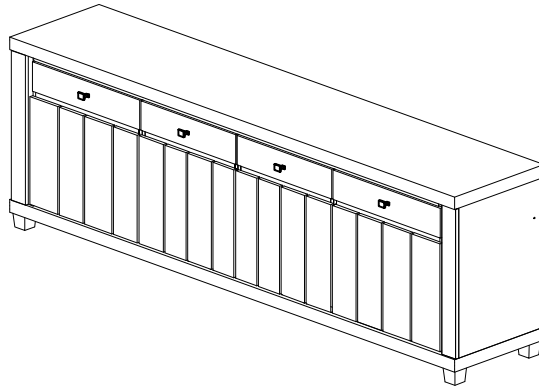

ASSEMBLY INSTRUCTION

SB 19022-S5V - EUREKA SIDE BOARD

- ~ Before assembly, please read the instructions ~
- ~ Keep these instructions for future reference ~
- ~ Follow these steps to assemble the product ~

SOFT, DRY CLOTH

CHEMICAL

HEAT

KEEP DRY

HANDLE WITH CARE

DO NOT USE KNIFE

HARDWARE	A	B	C	D	E	F	G	H	I	J	K1	K2	L	M	N1	N2	O	P	P1	P2
PLASTIC DOWEL 8X25	CB SCREW M3.5X12	CB SCREW M3.5X16	CB SCREW M3.5X20	CB SCREW M4X30	CB SCREW M4X35	CB SCREW M4.5X45	CSK CAP M6X40	CSK CAP M6X50	CSK CAP M6X70	MINIFIX 5654 (HOUSING)	MINIFIX 5654 (SCREW)	METAL SHELF SUPPORT	CAP	DRAWER SLIDE 16" (WHITE)-A	DRAWER SLIDE 16" (WHITE)-B	HINGES 5/8"	SMALL SQUARE HANDLE(20MM) - BLACK	HANDLE SCREW M4X35		
72 pcs	48 pcs	48 pcs	6 pcs	6 pcs	32 pcs	14 pcs	6 pcs	8 pcs	10 pcs	32 pcs	32 pcs	16 pcs	45 pcs	8 pcs	8 pcs	8 pcs	4 pcs	4 pcs		