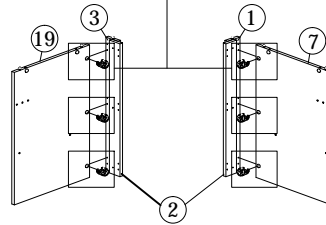

 METAL
 SHELF
 SUPPORT
 16pcs

Step 4

E

CB SCREW M4X30 6pcs

Step 5

Back View

K1	M	U
		
MINIFIX 5854 (HOUSING) 6pcs	CAP 6pcs	ALLEN KEY 1pc

Step 6

Back View

K1	M	U
		
MINIFIX 5854 (HOUSING) 6pcs	CAP 6pcs	ALLEN KEY 1pc

Step 7

Bottom View

Inside View

C	Q	PUSH MAGNET				V
						
CB SCREW M2.5X16 16pcs	4pcs	4pcs	4pcs	4pcs	4pcs	CB SCREW M4X25 20pcs

Step 8

Left View

Right View

D	T
	
CB SCREW M3.5X20 6pcs	ABS DRAWER PIN (20MM) 3pcs

Step 9

H	M	U
		
CSK CAP M6X40 2pcs	CAP 2pcs	ALLEN KEY 1pc

Step 10

H	K1	M	U
			
1pc	2pcs	3pcs	1pc

Step 11

K1	M	U
		
5pcs	5pcs	1pc