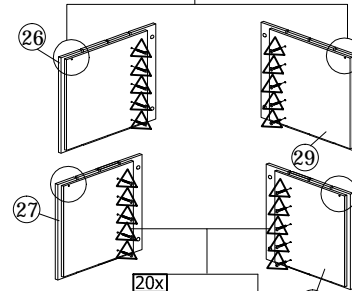

 METAL
 SHELF
 SUPPORT
 16pcs

Step 4

E

CB SCREW M4X30 6pcs

Step 5

Back View

K1	M	U
		
MINIFIX 5854 (HOUSING) 6pcs	CAP 6pcs	ALLEN KEY 1pc

Step 6

Back View

K1	M	U
		
MINIFIX 5854 (HOUSING) 6pcs	CAP 6pcs	ALLEN KEY 1pc

Step 7

Bottom View

Inside View

C	Q	PUSH MAGNET				V
						
CB SCREW M2.5X16 16pcs	4pcs	4pcs	4pcs	4pcs	4pcs	CB SCREW M4X25 20pcs

Step 8

Left View

Right View

D	T
	
CB SCREW M3.5X20 6pcs	ABS DRAWER PIN (20MM) 3pcs

Step 9

H	M	U
		
CSK CAP M6X40 2pcs	CAP 2pcs	ALLEN KEY 1pc

Step 10

H	K1	M	U
			
1pc	2pcs	3pcs	1pc

Step 11

K1	M	U
		
5pcs	5pcs	1pc