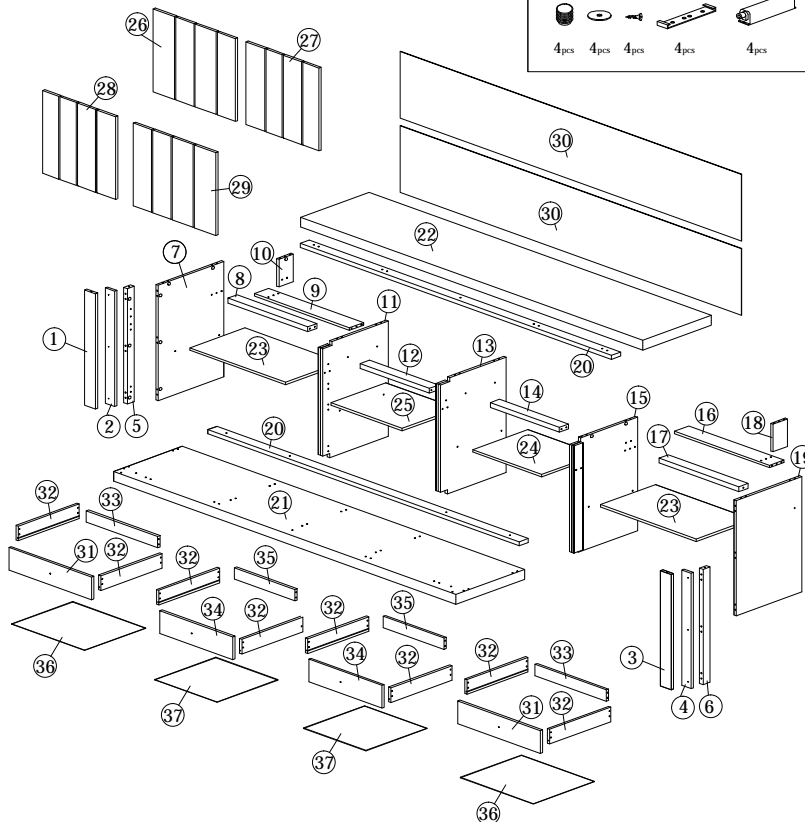

ASSEMBLY INSTRUCTION

SB 19022-S5V - EUREKA SIDE BOARD

- ~ Before assembly, please read the instructions ~
- ~ Keep these instructions for future reference ~
- ~ Follow these steps to assemble the product ~

SOFT, DRY CLOTH

CHEMICAL

HEAT

KEEP DRY

HANDLE WITH CARE

DO NOT USE KNIFE

HARDWARE	A	B	C	D	E	F	G	H	I	J	K1	K2	L	M	N1	N2	O	P	P1	P2
PLASTIC DOWEL 8X25	CB SCREW M3.5X12	CB SCREW M3.5X16	CB SCREW M3.5X20	CB SCREW M4X30	CB SCREW M4X35	CB SCREW M4.5X45	CSK CAP M6X40	CSK CAP M6X50	CSK CAP M6X70	MINIFIX 5654 (HOUSING)	MINIFIX 5654 (SCREW)	METAL SHELF SUPPORT	CAP	DRAWER SLIDE 16" (WHITE)-A	DRAWER SLIDE 16" (WHITE)-B	HINGES 5/8"	SMALL SQUARE HANDLE(20MM) - BLACK	HANDLE SCREW M4X35		
72 pcs	48 pcs	48 pcs	6 pcs	6 pcs	32 pcs	14 pcs	6 pcs	8 pcs	10 pcs	32 pcs	32 pcs	16 pcs	45 pcs	8 pcs	8 pcs	8 pcs	4 pcs	4 pcs		

Q	R	S	T	U	V
PUSH MAGNET	POWER NAIL 5/8"	PVC SOFA LEG (H70mm) - BLACK	ABS DRAWER PIN (15MM)	ALLEN KEY	CB SCREW M4X25
Q1 Q2 Q3 Q4 Q5	168 pcs	7 pcs	3 pcs	1 pc	28 pcs
4 pcs 4 pcs 4 pcs 4 pcs 4 pcs					

PART LIST