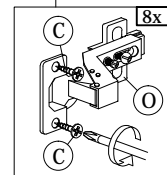

Right View

D	T
	
CB SCREW M3.5X20 6pcs	ABS DRAWER PIN (20MM) 3pcs

Step 9

H	M	U
		
CSK CAP M6X40 2pcs	CAP 2pcs	ALLEN KEY 1pc

Step 10

H	K1	M	U
			
1pc	2pcs	3pcs	1pc

Step 11

K1	M	U
		
5pcs	5pcs	1pc

Step 16

Step 17

Step 18

Step 19

Step 20

Step 21

Inside View

Step 22

F CB SCREW M4X35 32 pcs	P1 SMALL SQUARE HANDLE(20MM) - BLACK 4 pcs	P2 HANDLE SCREW M4X35 4 pcs
---	--	---

Step 23

B CB SCREW M3.5X12 24 pcs	N2 DRAWER SLIDE 16" (WHITE)-B 8 pcs	R POWER NAIL 1/4" 64 pcs	V CB SCREW M4X25 8 pcs
---	--	--	--