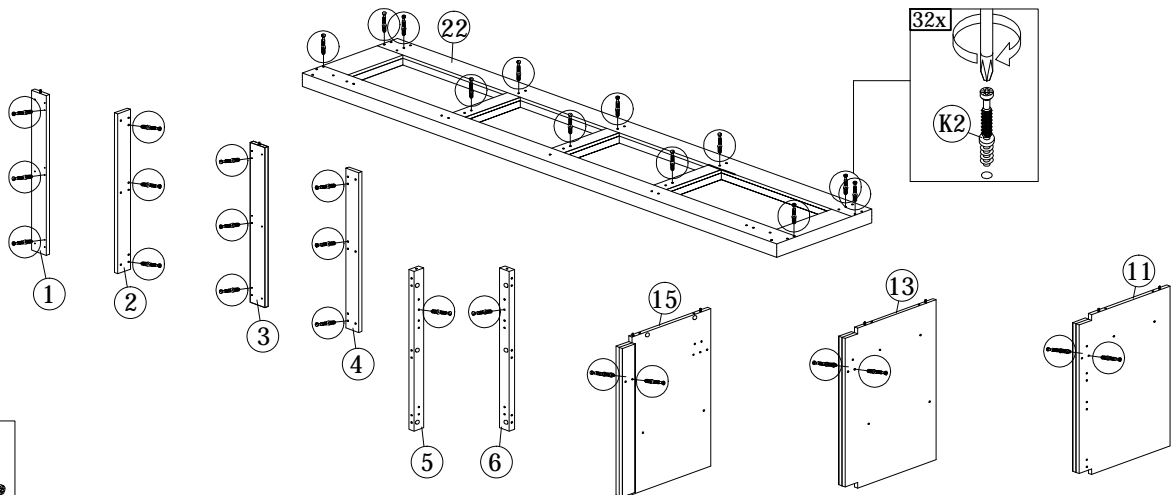

Step 2

K2

MINIFIX
3054
(SCREW)
32pcs