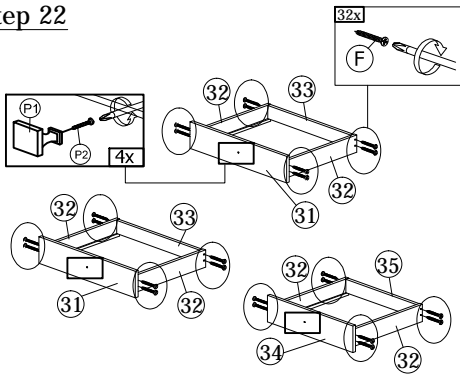

Right View

D	T
	
CB SCREW M3.5X20 6pcs	ABS DRAWER PIN (20MM) 3pcs

Step 9

H	M	U
		
CSK CAP M6X40 2pcs	CAP 2pcs	ALLEN KEY 1pc

Step 10

H	K1	M	U
			
1pc	2pcs	3pcs	1pc

Step 11

K1	M	U
		
5pcs	5pcs	1pc

Step 12

H	K1	M	U
			
3pcs	1pc	4pcs	1pc

Step 13

B	N1
	
12pcs	4pcs

Step 14

B	N1
	
12pcs	4pcs

Step 15

I	M	U
		
8pcs	8pcs	1pc

Step 16

Step 17

Step 18

Step 19

Step 20

Step 21

Inside View

Step 22

F CB SCREW M4X35 32 pcs	P1 SMALL SQUARE HANDLE(20MM) - BLACK 4 pcs	P2 HANDLE SCREW M4X35 4 pcs
---	--	---

Step 23

B CB SCREW M3.5X12 24 pcs	N2 DRAWER SLIDE 16" (WHITE)-B 8 pcs	R POWER NAIL 1/4" 64 pcs	V CB SCREW M4X25 8 pcs
---	--	--	--