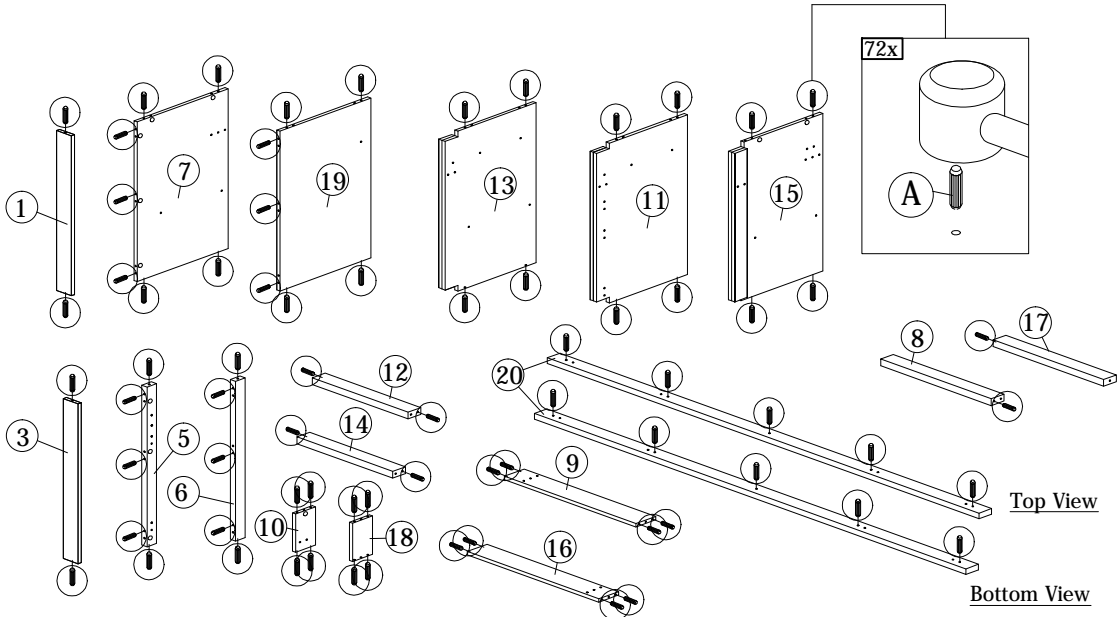

Step 1

A

PLASTIC
DOWEL
8x25
72pcs