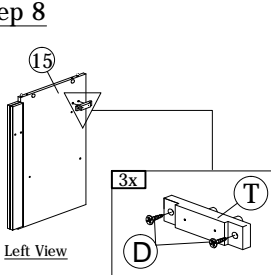

Back View

K1	M	U
		
MINIFIX 5854 (HOUSING) 6pcs	CAP 6pcs	ALLEN KEY 1pc

Step 7

Bottom View

Inside View

C	Q	PUSH MAGNET				V
						
CB SCREW M2.5X16 16pcs	4pcs	4pcs	4pcs	4pcs	4pcs	CB SCREW M4X25 20pcs

Step 8

Left View