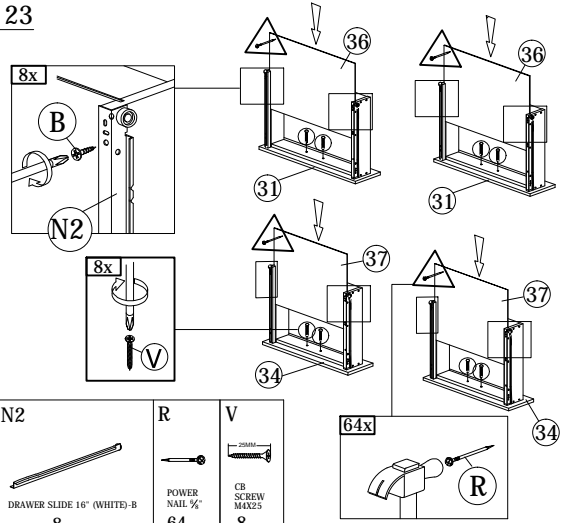

Right View

D	T
	
CB SCREW M3.5X20 6pcs	ABS DRAWER PIN (20MM) 3pcs

Step 9

H	M	U
		
CSK CAP M6X40 2pcs	CAP 2pcs	ALLEN KEY 1pc

Step 10

H	K1	M	U
			
1pc	2pcs	3pcs	1pc

Step 11

K1	M	U
		
5pcs	5pcs	1pc

Step 12

H	K1	M	U
			
3pcs	1pc	4pcs	1pc

Step 13

B	N1
	
12pcs	4pcs

Step 14

B	N1
	
12pcs	4pcs

Step 15

I	M	U
		
8pcs	8pcs	1pc

Step 16

Step 17

Step 18

Step 19

Step 20

Step 21

Inside View

Step 22

F CB SCREW M4X35 32 pcs	P1 SMALL SQUARE HANDLE(20MM) - BLACK 4 pcs	P2 HANDLE SCREW M4X35 4 pcs
---	--	---

Step 23

B CB SCREW M3.5X12 24 pcs	N2 DRAWER SLIDE 16" (WHITE)-B 8 pcs	R POWER NAIL 1/4" 64 pcs	V CB SCREW M4X25 8 pcs
---	--	--	--