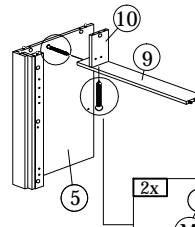

Back View

K1	M	U
		
MINIFIX 5854 (HOUSING) 6pcs	CAP 6pcs	ALLEN KEY 1pc

Step 7

Bottom View

Inside View

C	Q	PUSH MAGNET				V
						
CB SCREW M2.5X16 16pcs	4pcs	4pcs	4pcs	4pcs	4pcs	CB SCREW M4X25 20pcs

Step 8

Left View

Right View

D	T
	
CB SCREW M3.5X20 6pcs	ABS DRAWER PIN (20MM) 3pcs

Step 9

H	M	U
		
CSK CAP M6X40 2pcs	CAP 2pcs	ALLEN KEY 1pc

Step 10

H	K1	M	U
			
1pc	2pcs	3pcs	1pc

Step 11

K1	M	U
		
5pcs	5pcs	1pc