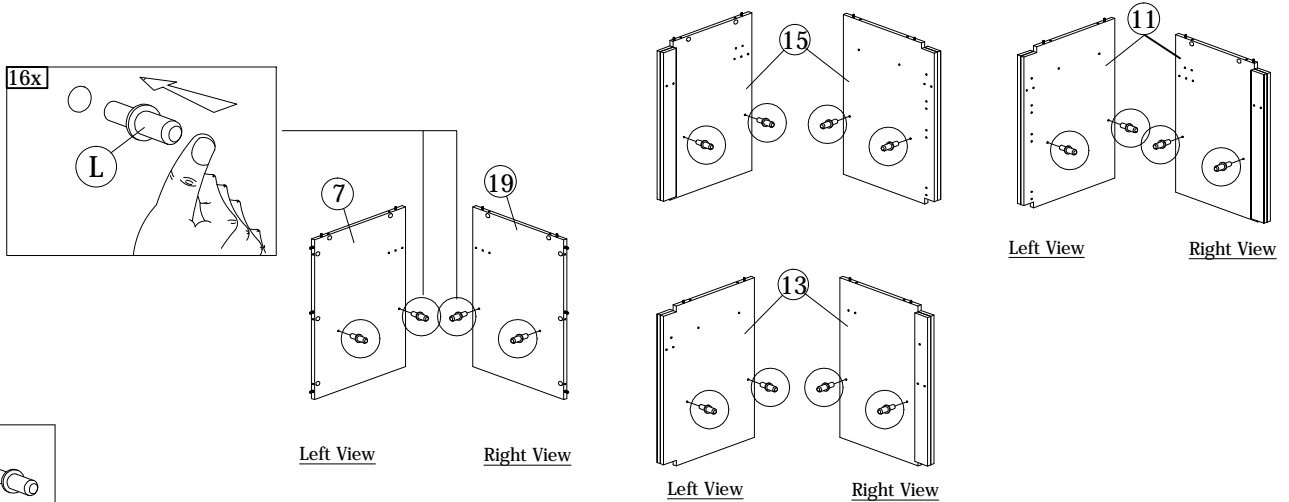

Step 3

L

METAL
SHELF
SUPPORT
16pcs