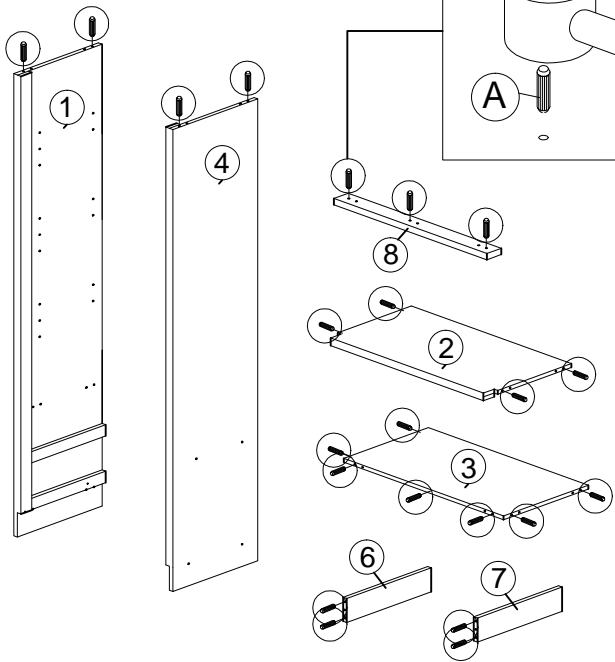

Step 1

A

PLASTIC DOWEL
8X25
22 pcs