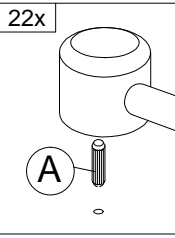

Step 1

A

PLASTIC DOWEL
8X25
22 pcs