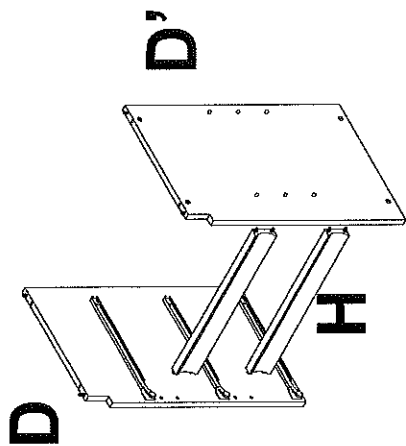

PRE MONTAGGIO
PRE ASSEMBLY
PRE MONTAGE

2